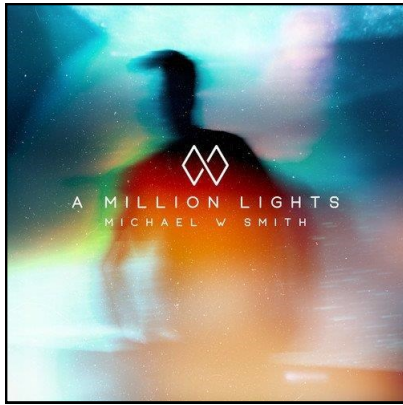

NEW RELEASE CDS

A MILLION LIGHTS \$24.99
MICHAEL W SMITH

WHOLE HEART \$24.99
PASSION

CLEAR SKIES \$29.99
ERNIE HAASE &
SIGNATURE SOUND

I CAN ONLY IMAGINE \$21.99
VERY BEST OF MERCY ME

BLACKOUT \$24.99
STEFFANY GRETZINGER
FROM BETHEL MUSIC

FUTURE \$21.99
JORDAN FELIZ

TRIAL & TRIUMPH \$19.99
I AM THEY

ULTIMATE COLLECTION \$24.99
PAUL BALOCHE

INTO THE NIGHT \$29.99
SOCIAL CLUB MISFITS

UNLEASHED BEYOND \$34.99
SKILLET

SEE US IN STORE FOR MORE NEW RELEASE CDS, TOP SELLERS & SPECIALS